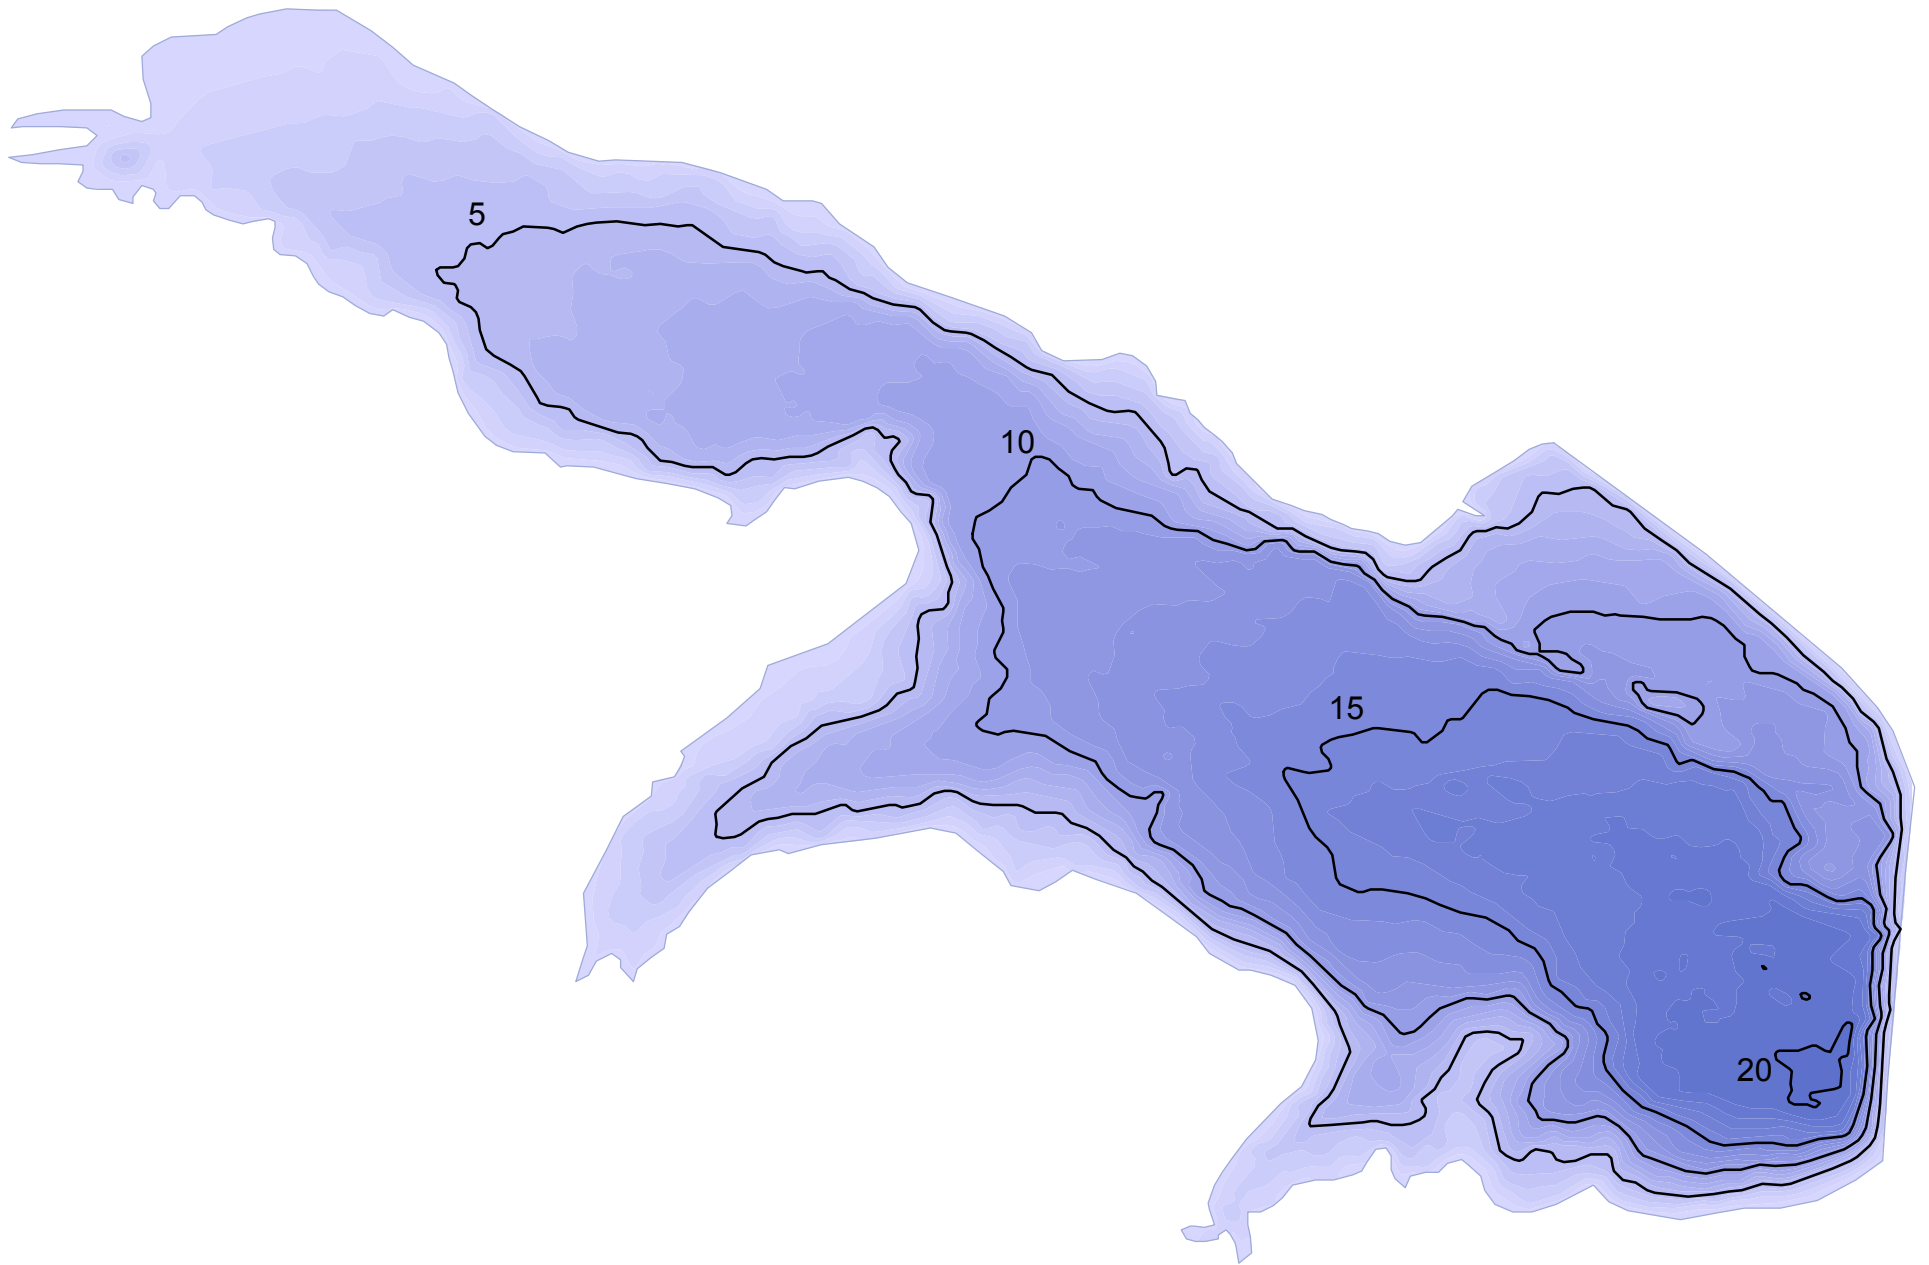

# Lee County Public Fishing Lake

0 0.05 0.1 0.2 Miles